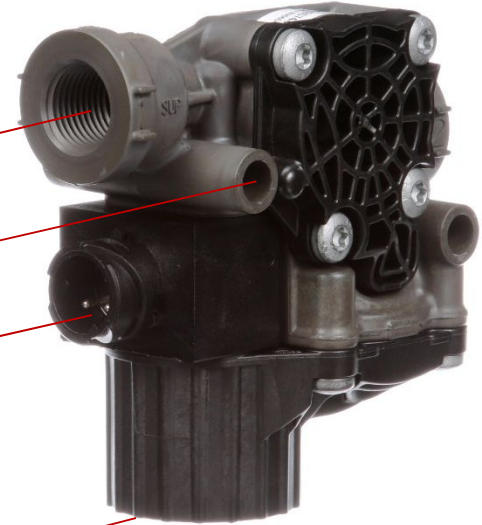

M-40HF™ / M-40QR™

M-40QR Ref. Pt. #K079664

M-40HF Ref. Pt. #K079665

Supply Port

Mounting

Connector Type

Exhaust Port

Delivery Port

Mounting

Product Dimensions